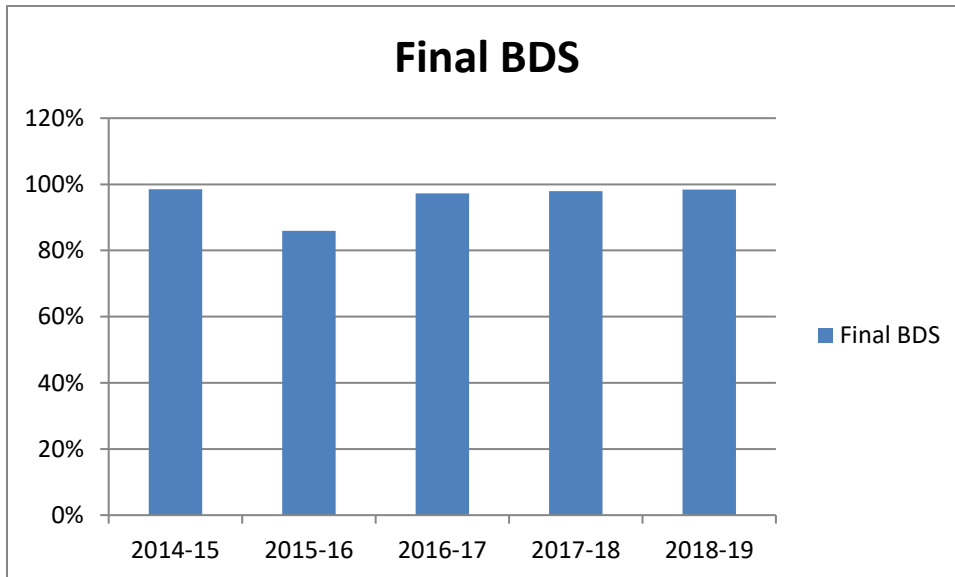

TRENDING ANALYSIS FOR THE LAST 5 YEARS IN GRAPHICAL FORM

Year	Final BDS		
	Total	Pass	%
2014-15	68	67	99%
2015-16	78	67	86%
2016-17	72	70	97%
2017-18	49	48	98%
2018-19	63	62	98%

PRINCIPAL

PRINCIPAL
CHETTINAD DENTAL COLLEGE &
RESEARCH INSTITUTE
RAJIV GANDHI SALAI
KELAMBAKKAM - 603 103.