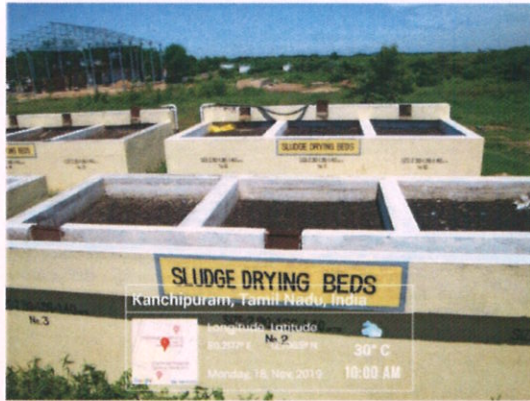

ALTERNATE SOURCES OF ENERGY:

WATER PURIFICATION PLANT:

PRINCIPAL
CHETTINAD DENTAL COLLEGE &
RESEARCH INSTITUTE
RAJIV GANDHI SALAI
KELAMBAKKAM - 603 103.