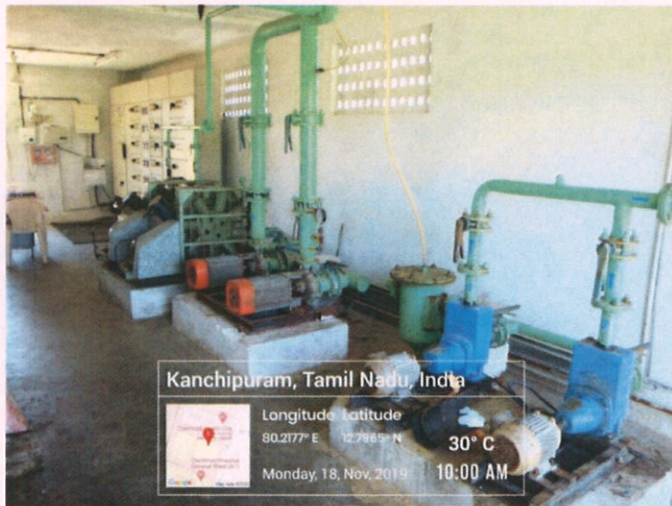

ALTERNATE SOURCES OF ENERGY:

WATER PURIFICATION PLANT:

PRINCIPAL
CHETTINAD DENTAL COLLEGE &
RESEARCH INSTITUTE
RAJIV GANDHI SALAI
KELAMBAKKAM - 603 103.