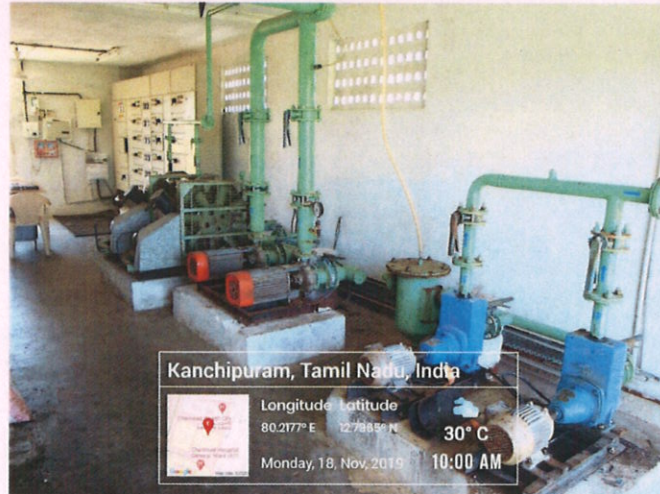

Chettinad

Dental College & Research Institute

Waste water recycling

PRINCIPAL
CHETTINAD DENTAL COLLEGE &
RESEARCH INSTITUTE
IT HIGHWAY KELAMBAKKAM
KANCHIPURAM DIST - 603 103